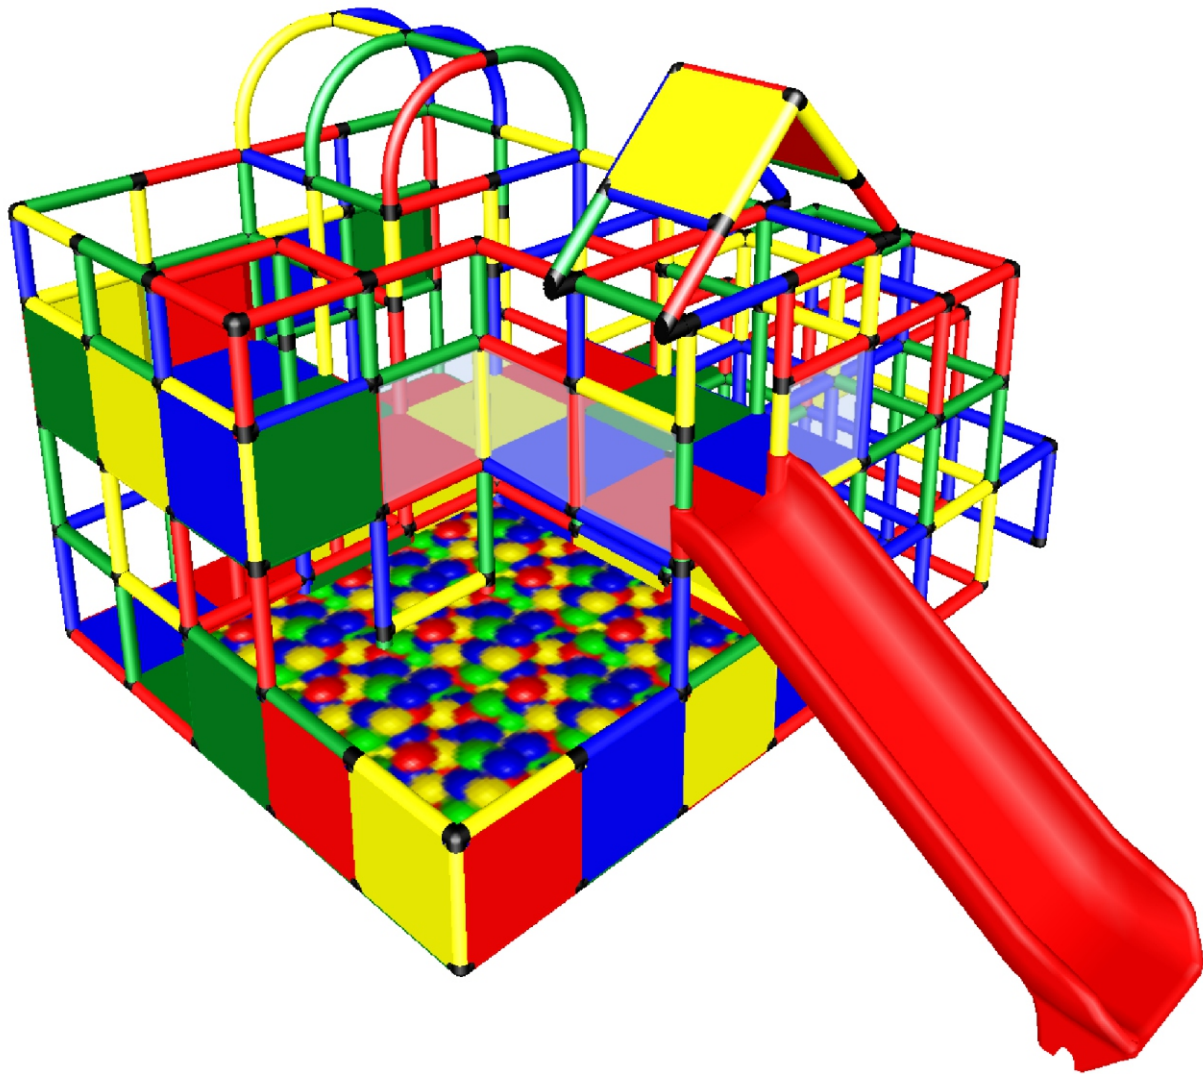

PHUNZONE

Residential Play Structure
113106
"New York"

For Playroom, Bedroom, Bonus Room, Rec Room, Garage, Backyard

Age Appropriate: 2-5 years
LWH: 9.4' x 10.7' x 6.7'
Integrated Ballpit: 4.1' x 4.1'
Capacity: 15
Fall Height: Platform - 33"