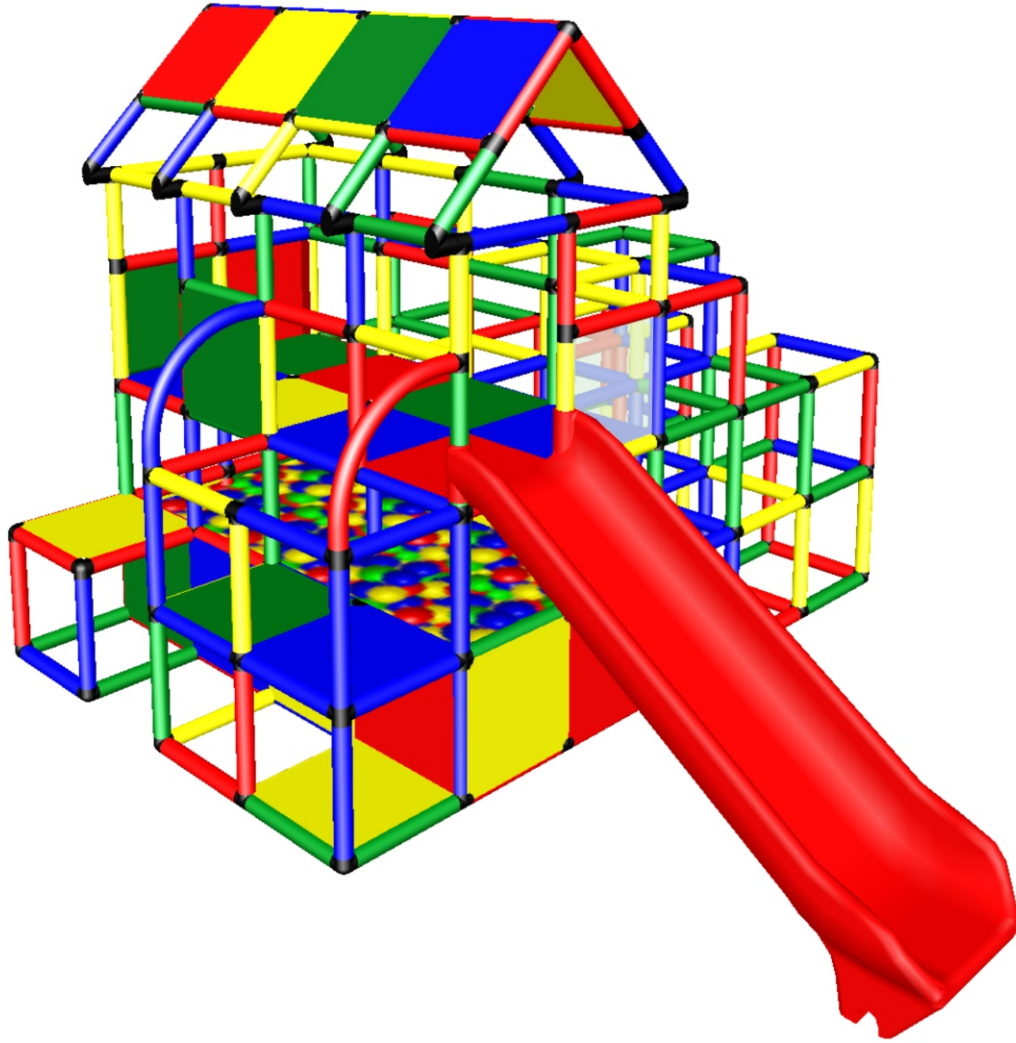

PHUNZONE

Residential Play Structure
113104
"Delaware"

For Playroom, Bedroom, Bonus Room, Rec Room, Garage, Backyard

Age Appropriate: 2-5 years
LWH: 8.0' x 9.4' x 6.7'
Integrated Ballpit: 2.8' x 4.1'
Capacity: 11
Fall Height: Platform - 33"