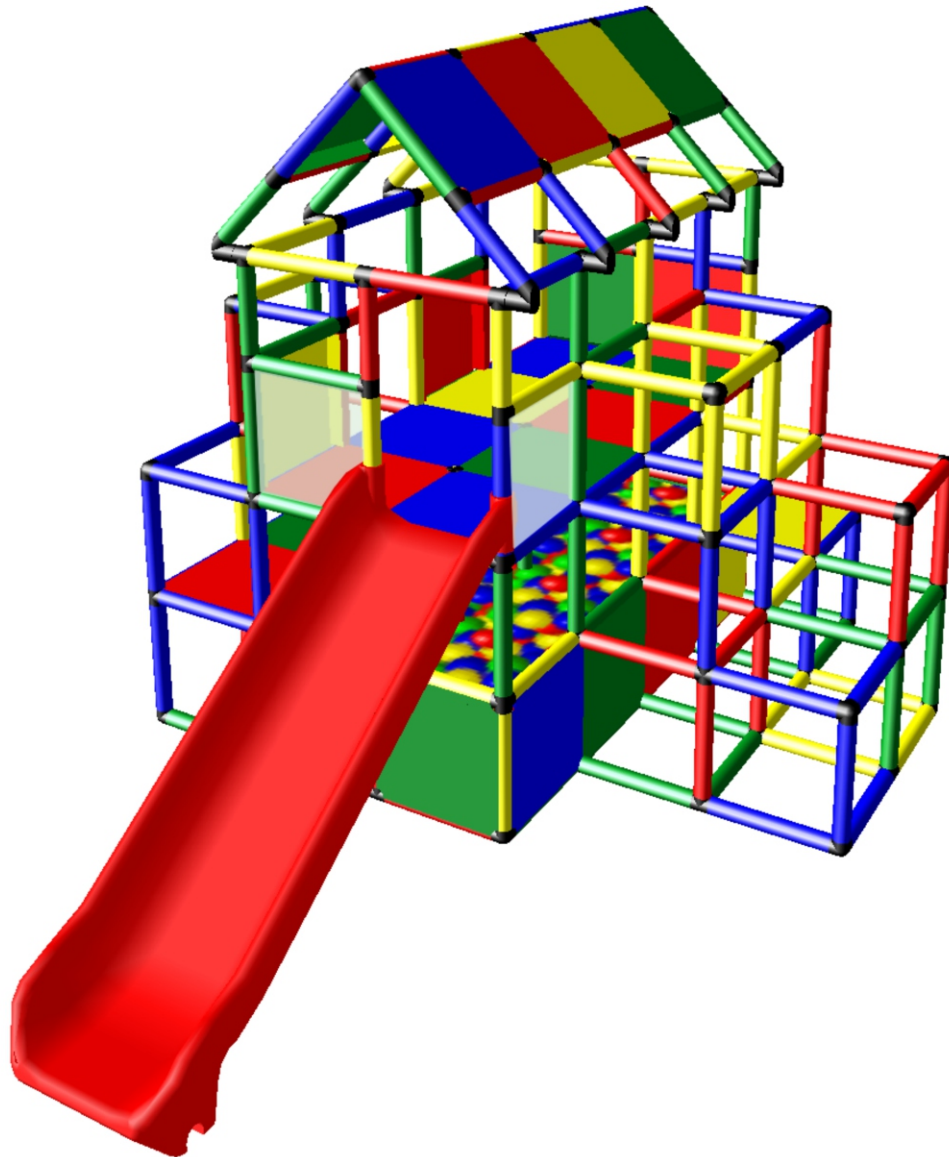

PHUNZONE

Residential Play Structure
113103
"Illinois"

For Playroom, Bedroom, Bonus Room, Rec Room, Garage, Backyard

Age Appropriate: 2-5 years
LWH: 6.7' x 9.4' x 6.7'
Integrated Ballpit: 2.8' x 4.1'
Capacity: 9
Fall Height: Platform - 33"