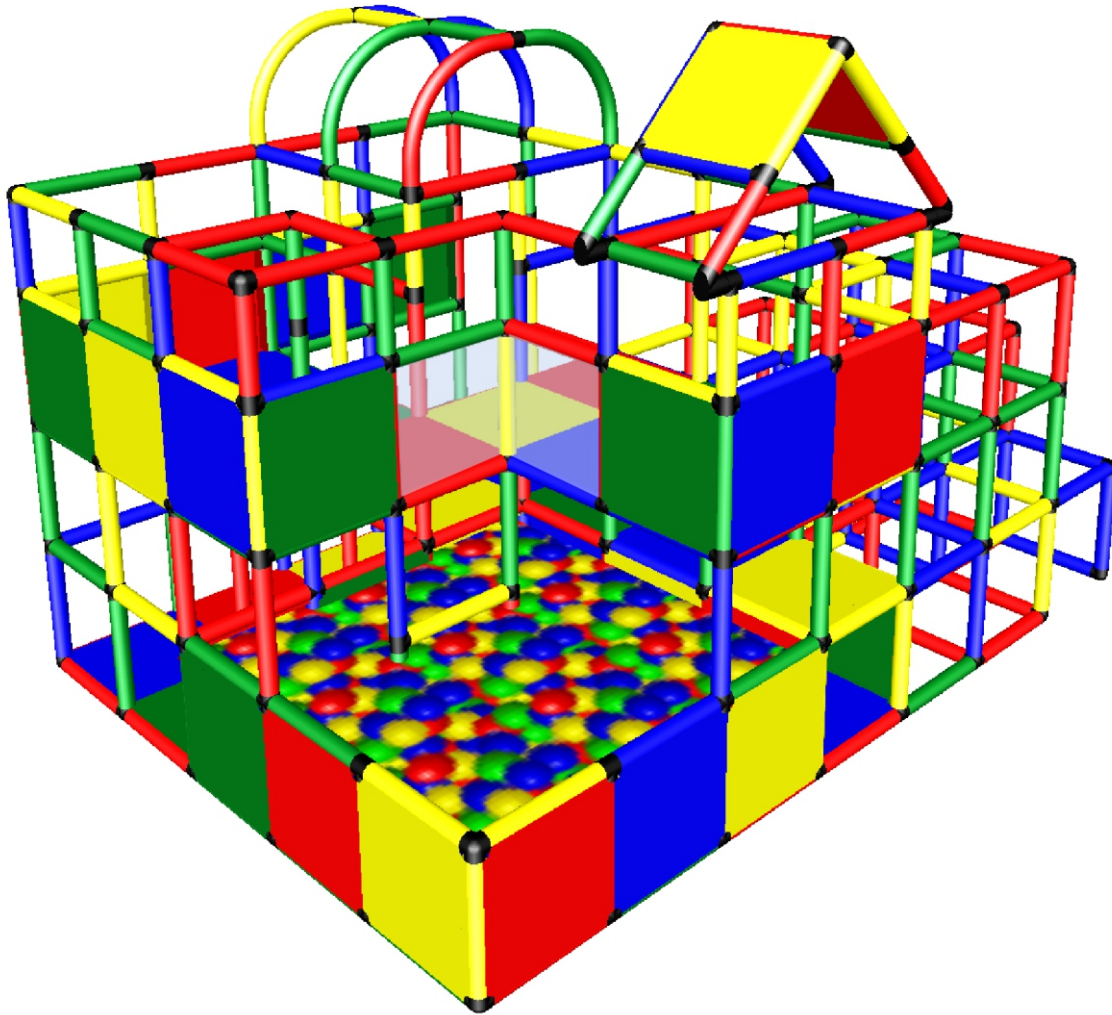

PHUNZONE

Residential Play Structure
112106
"Kentucky"

For Playroom, Bedroom, Bonus Room, Rec Room, Garage, Backyard

Age Appropriate: 2-5 years
LWH: 9.4' x 6.7' x 6.7'
Integrated Ballpit: 4.1' x 4.1'
Capacity: 14
Fall Height: Platform - 33"