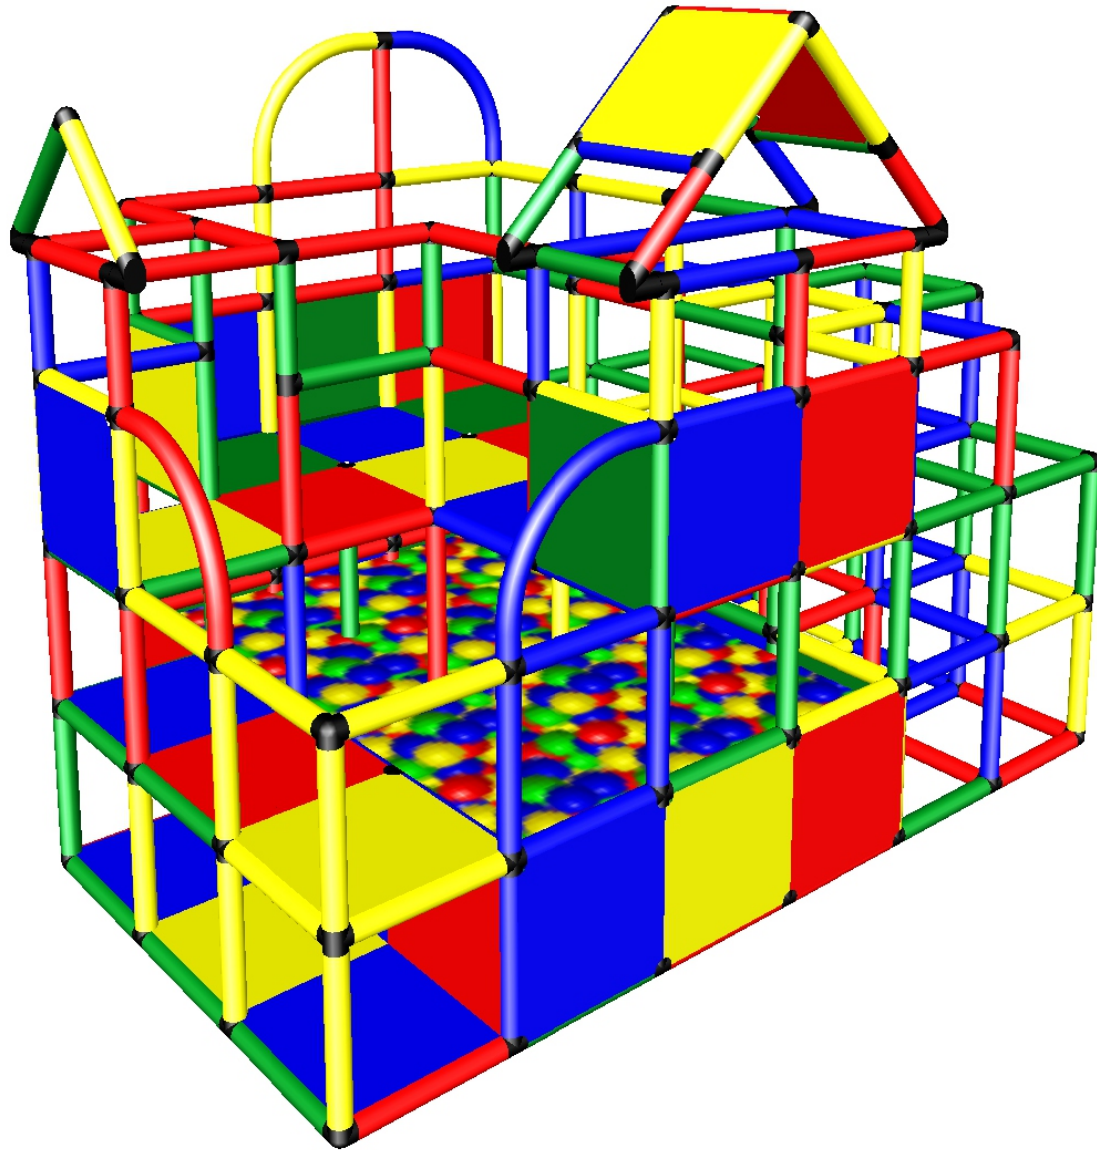

PHUNZONE

Residential Play Structure
112105
"Idaho"

For Playroom, Bedroom, Bonus Room, Rec Room, Garage, Backyard

Age Appropriate: 2-5 years
LWH: 8.0' x 5.4' x 6.7'
Integrated Ballpit: 4.1' x 5.4'
Capacity: 12
Fall Height: Platform - 33"