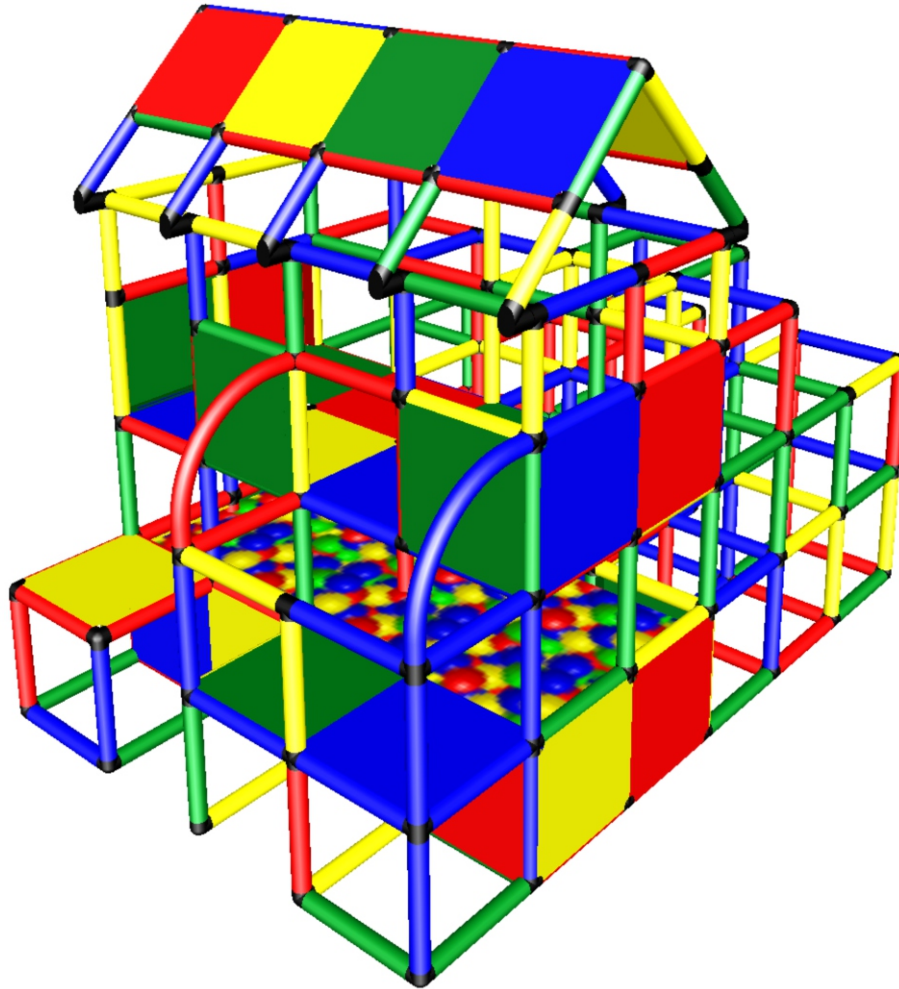

PHUNZONE

Residential Play Structure
112104
"Wisconsin"

For Playroom, Bedroom, Bonus Room, Rec Room, Garage, Backyard

Age Appropriate: 2-5 years
LWH: 8.0' x 5.4' x 6.7'
Integrated Ballpit: 2.8' x 5.4'
Capacity: 10
Fall Height: Platform - 33"