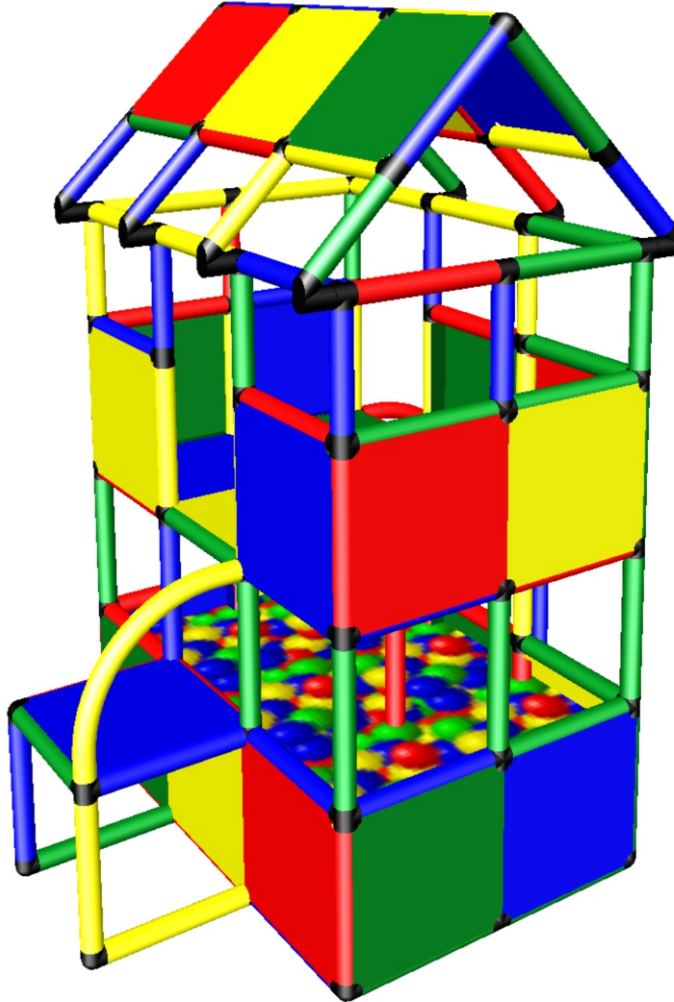

PHUNZONE

Residential Play Structures
112101
"Washington"

For Playroom, Bedroom, Bonus Room, Rec Room, Garage, Backyard

Age Appropriate: 2-5 years
LWH: 5.4' x 4.1' x 6.7'
Integrated Ballpit: 2.8' x 4.1'
Capacity: 5
Fall Height: Platform - 33"