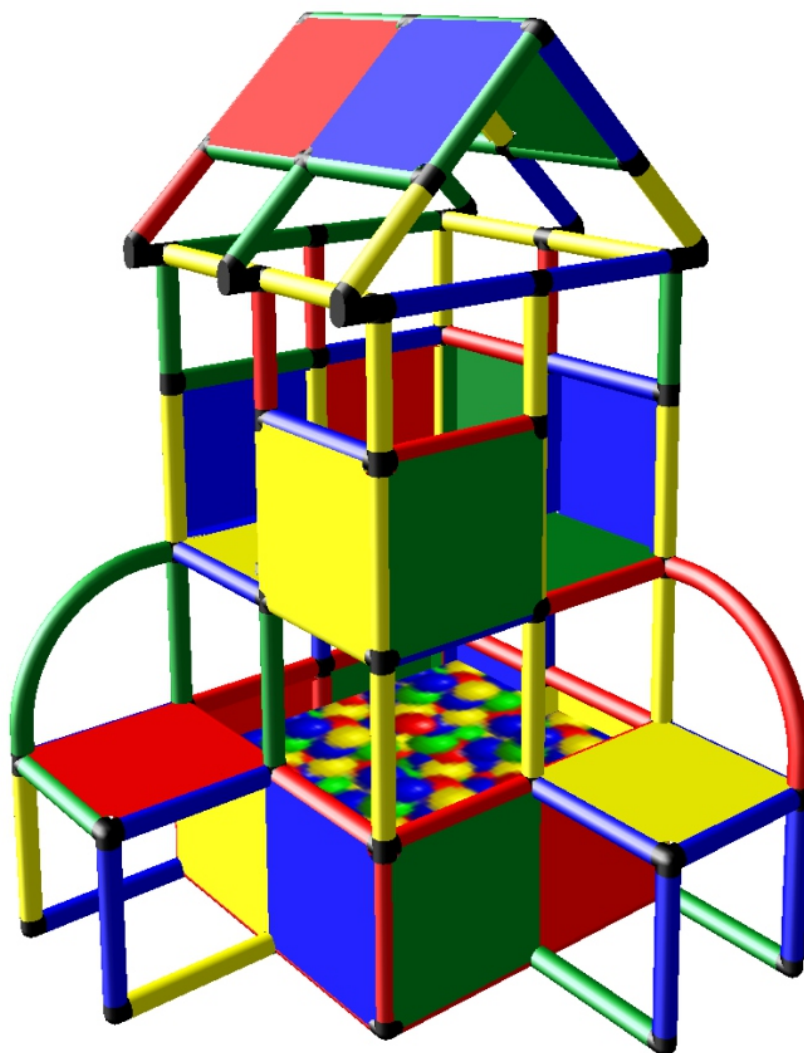

PHUNZONE

Residential Play Structure
112100
"Vermont"

For Playroom, Bedroom, Bonus Room, Rec Room, Garage, Backyard

Age Appropriate: 2-5 years
LWH: 4.1' x 4.1' x 7.4'
Integrated Ballpit: 2.8' x 2.8'*
Capacity: 4
Fall Height: Platform - 33"