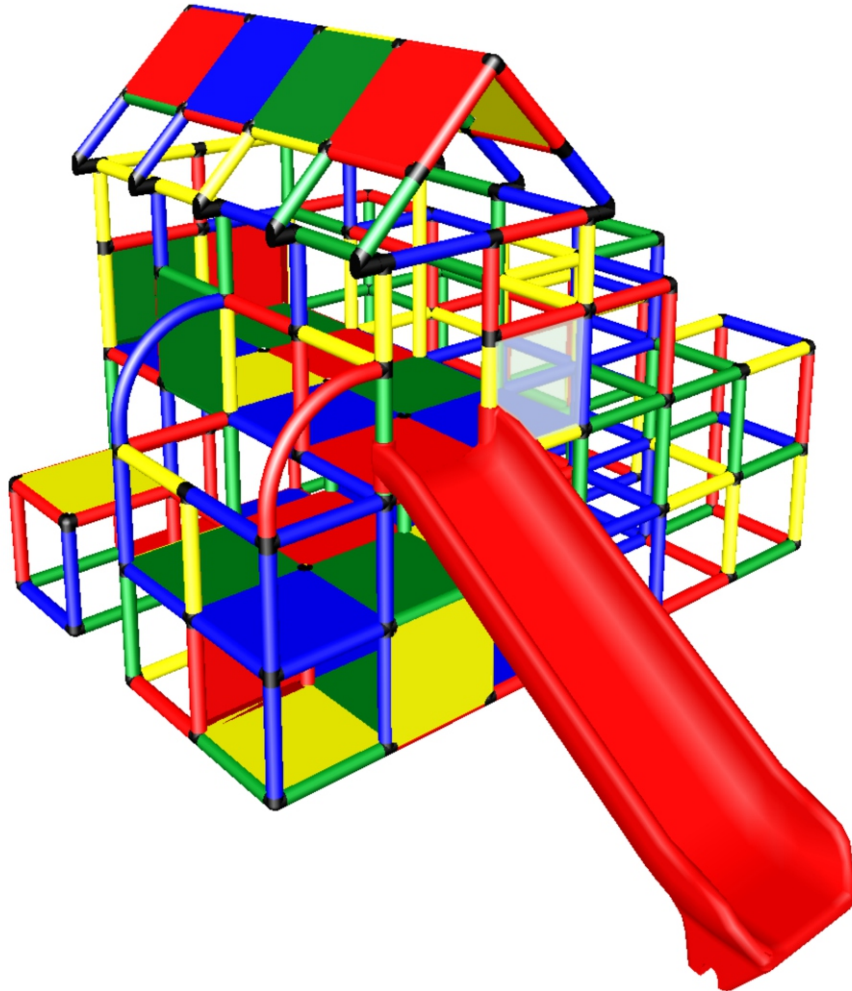

PHUNZONE

Residential Play Structure
111104
"Florida"

For Playroom, Bedroom, Bonus Room, Rec Room, Garage, Backyard

Age Appropriate: 2-5 years
LWH: 8.0' x 9.4' x 6.7'
Capacity: 11
Fall Height: Platform - 33"