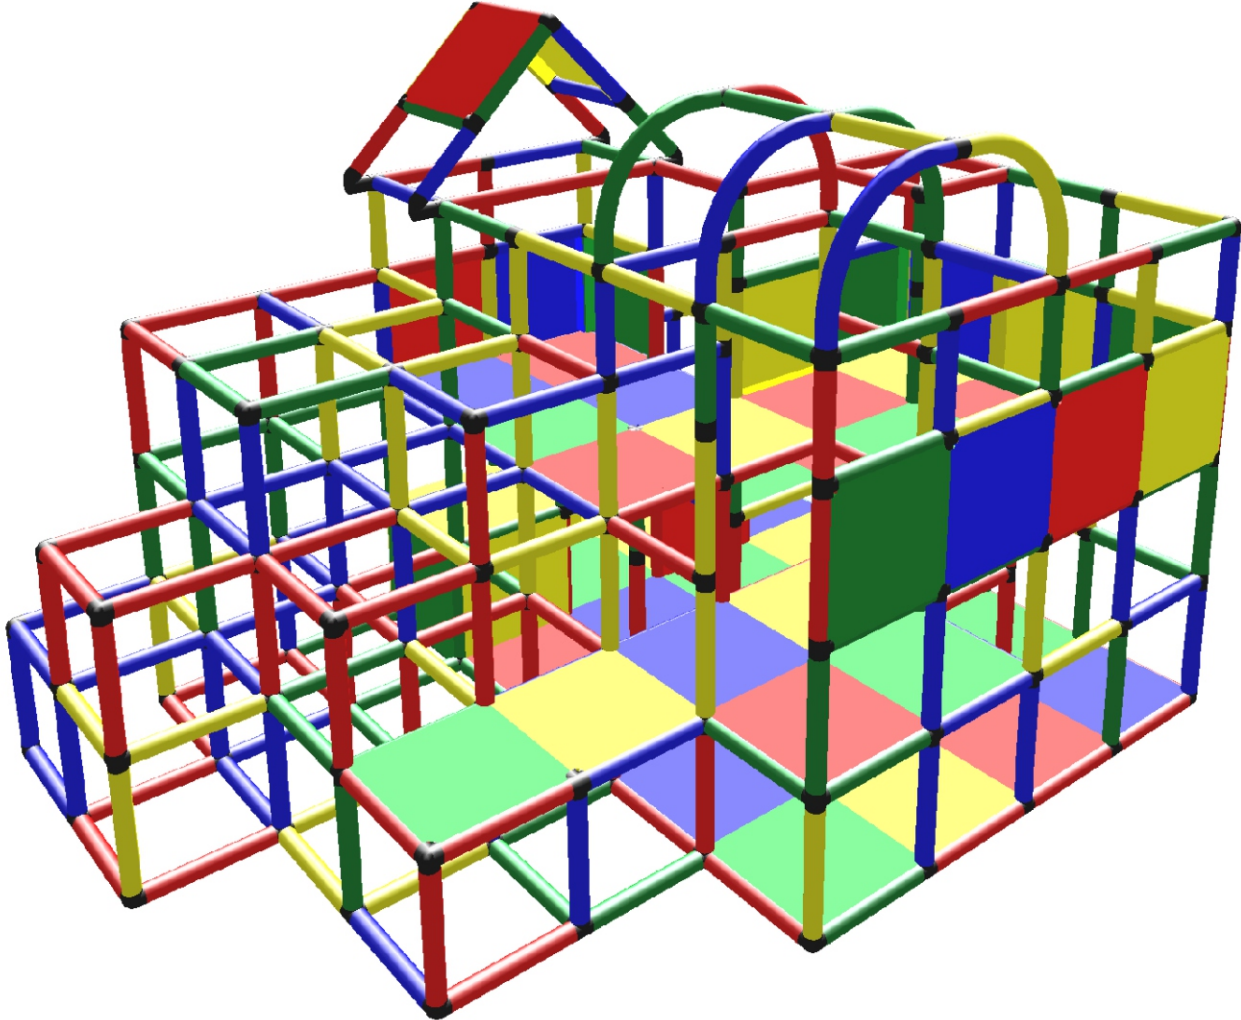

PHUNZONE

Residential Play Structure
110106
"California"

For Playroom, Bedroom, Bonus Room, Rec Room, Garage, Backyard

Age Appropriate: 2-5 years
LWH: 9.4' x 6.7' x 6.7'
Capacity: 14
Fall Height: Platform - 33"