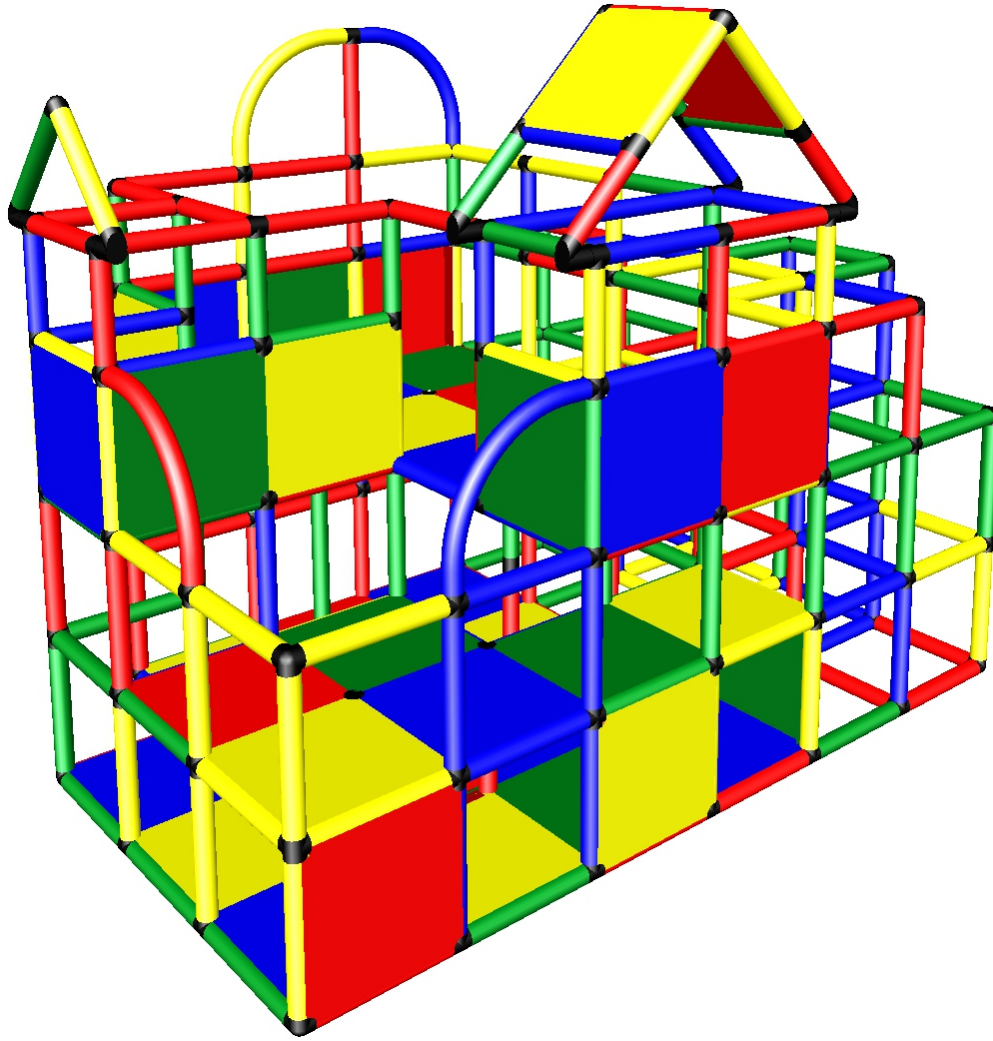

PHUNZONE

Residential Play Structure
110105
"Montana"

For Playroom, Bedroom, Bonus Room, Rec Room, Garage, Backyard

Age Appropriate: 2-5 years
LWH: 8.0' x 6.7' x 6.7'
Capacity: 12
Fall Height: Platform - 33"