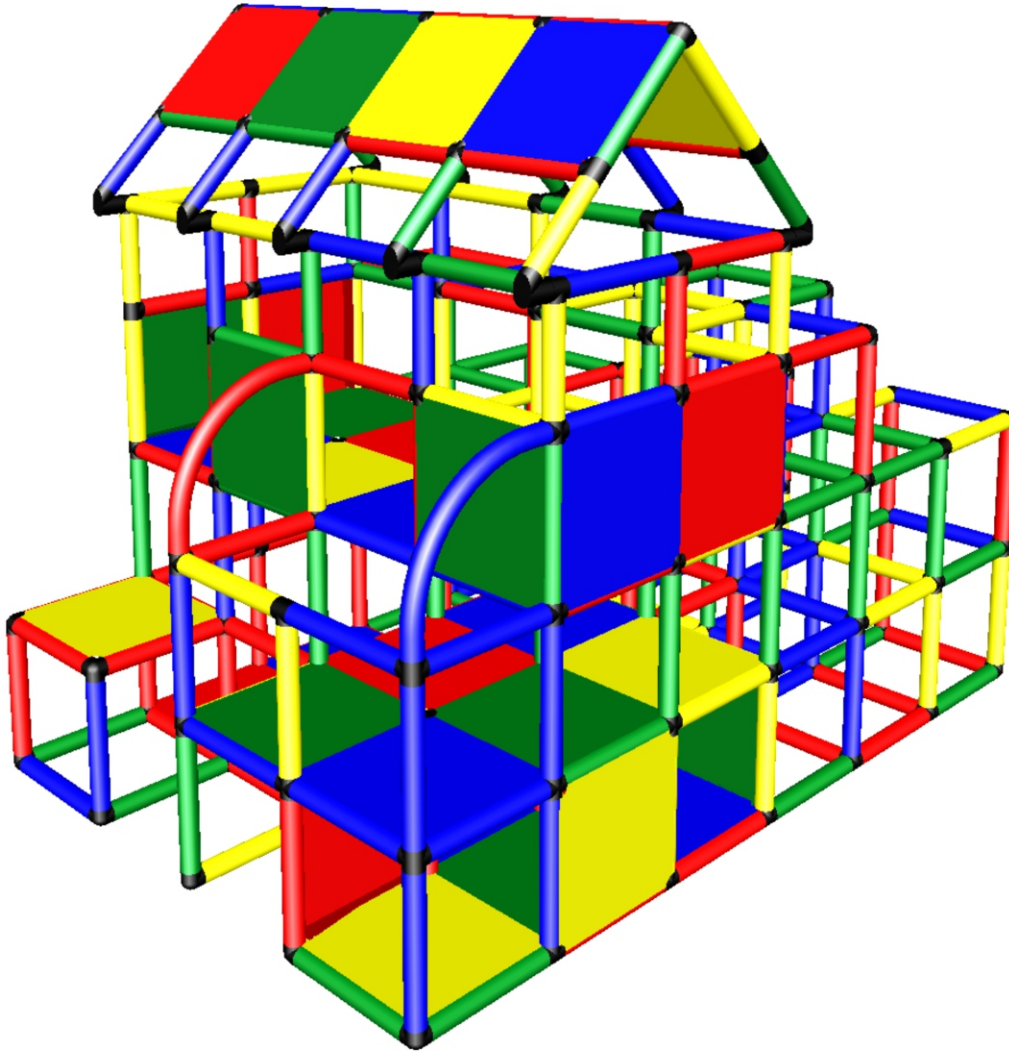

PHUNZONE

Residential Play Structure
110104
"Arizona"

For Playroom, Bedroom, Bonus Room, Rec Room, Garage, Backyard

Age Appropriate: 2-5 years
LWH: 8.0' x 5.4' x 6.7'
Capacity: 10
Fall Height: Platform - 33"