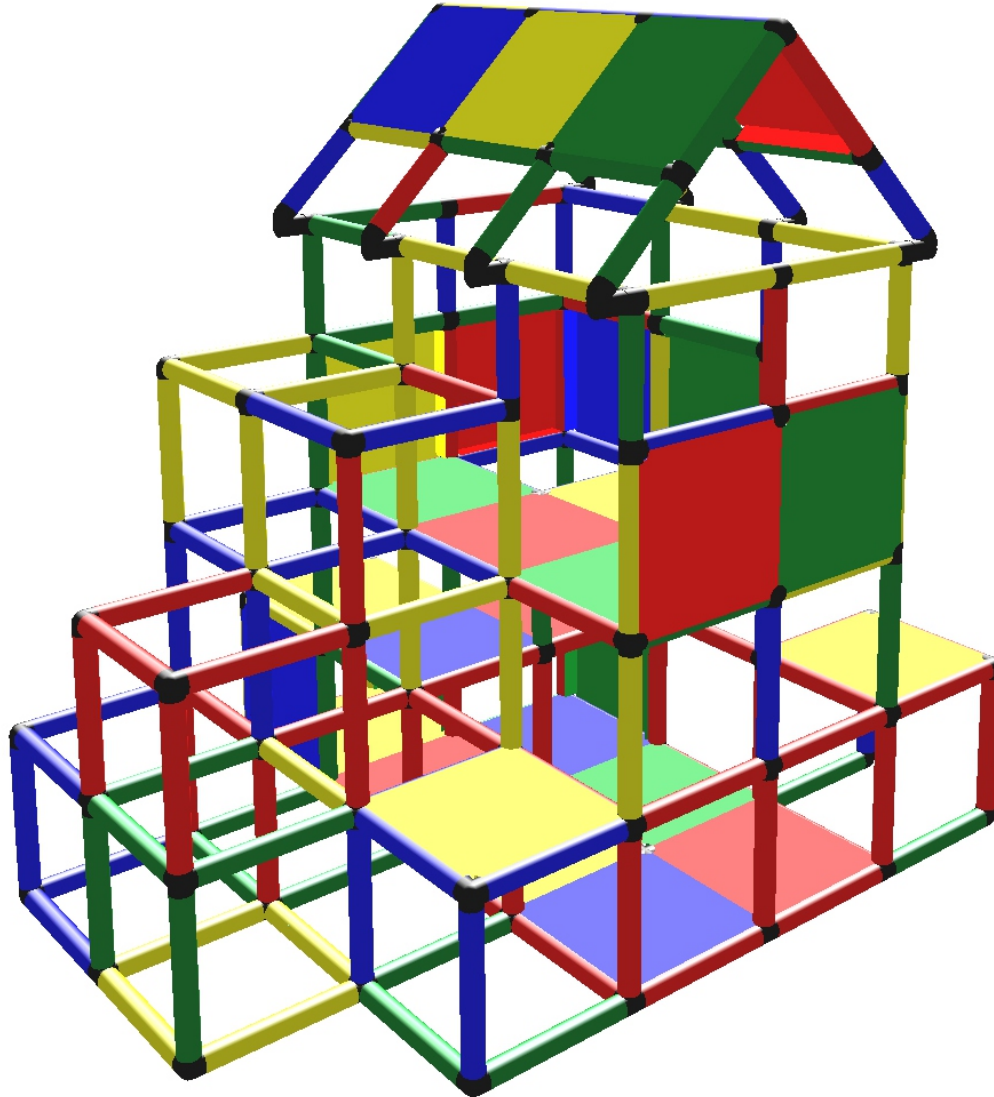

# PHUNZONE

Residential Play Structure  
110102  
"Michigan"

For Playroom, Bedroom, Bonus Room, Rec Room, Garage, Backyard

Age Appropriate: 2-5 years  
LWH: 6.7' x 5.4' x 6.7'  
Capacity: 6  
Fall Height: Platform - 33"