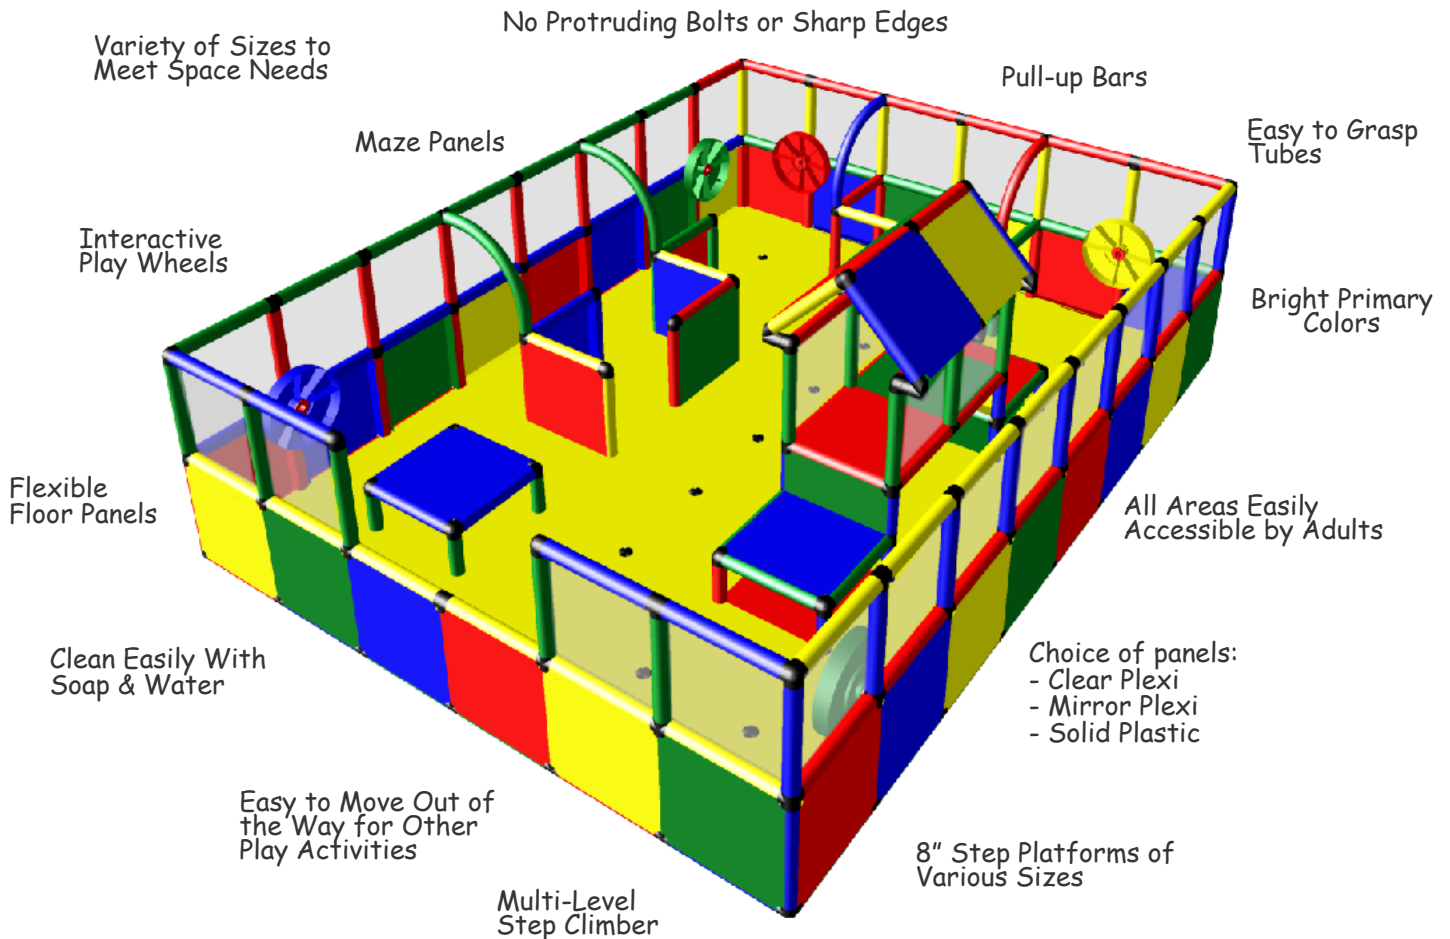

PHUNZONE

TOT CORRAL BENEFITS

Tot Corrals provide an excellent and safe play area for all youngsters going through the crawling and early steps stages of development.

Corrals are available in a variety of sizes and features. Recommended for ages 6-18 months

Facilitates Developmental Skills

- * Inspires children's curiosity to move and explore
- * Promotes awareness of people, places and things

- * Provides opportunities for social and emotional growth
- * Encourages communication with others